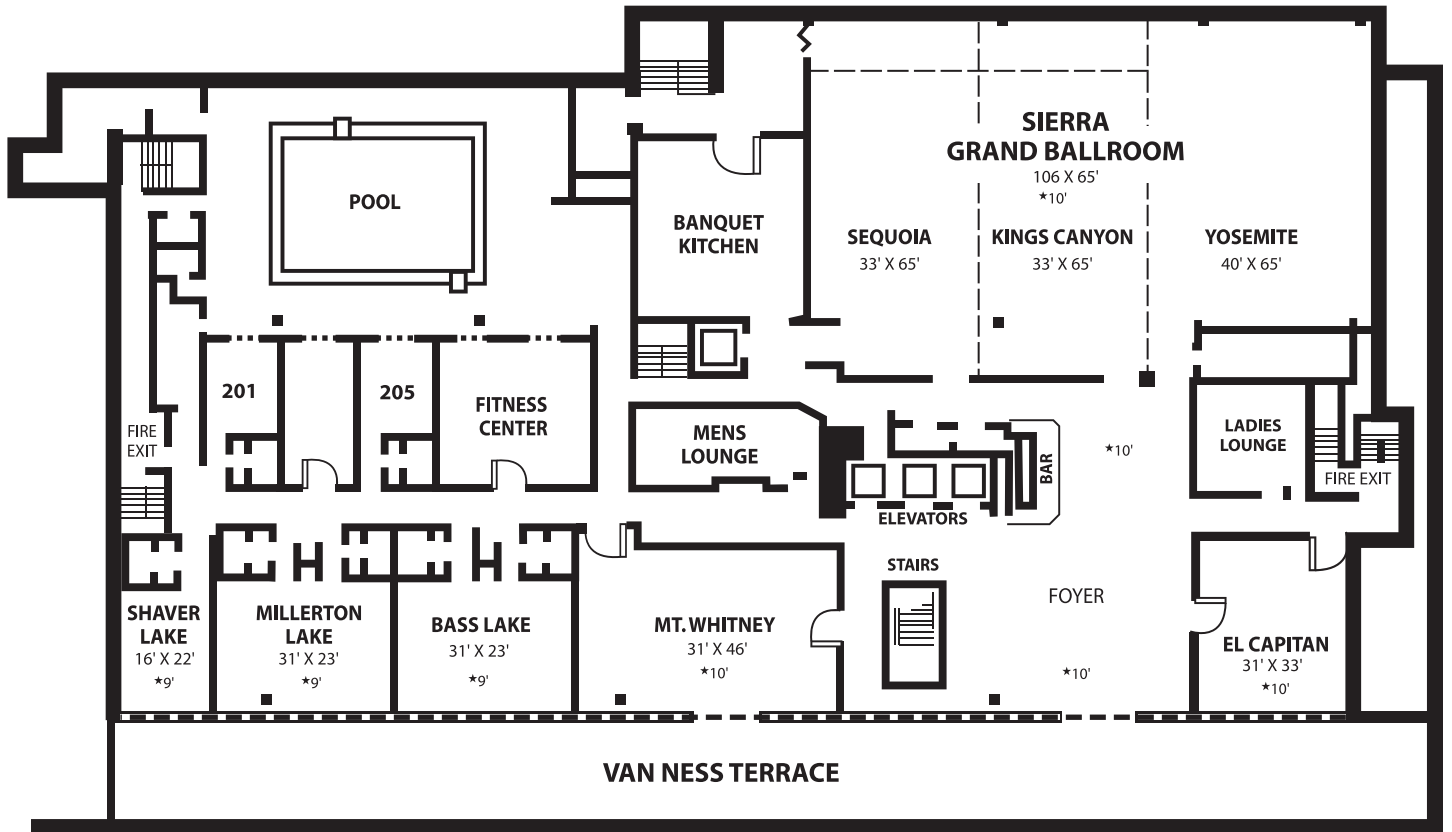

Holiday Inn Fresno Downtown

SECOND FLOOR

Rev.0508

* CEILING HEIGHTS

	Dimensions	Square Feet	Ceiling	Theatre	Schoolroom	U Shape	Conference	Reception	Dinner	Dinner/Dance
Sierra Grand Ballroom	106 x 65	6890	12'	800	300	–	–	800	600	550
Yosemite	40 x 65	2600	12'	210	90	60	–	200	200	170
Kings Canyon	33 x 65	2145	12'	210	90	60	–	200	150	120
Sequoia	33 x 65	2145	12'	210	90	60	–	200	150	120
El Capitan	31 x 33	1023	10' 6"	80	40	30	35	75	70	
Mt. Whitney	31 x 46	1426	10' 6"	100	60	40	45	150	130	
Bass Lake	31 x 23	713	10'	50	35	25	30	75	80	
Millerton Lake	31 x 23	713	10'	50	35	25	30	75	80	
Shaver Lake	16 x 22	352	10'	–	–	–	14	–	–	